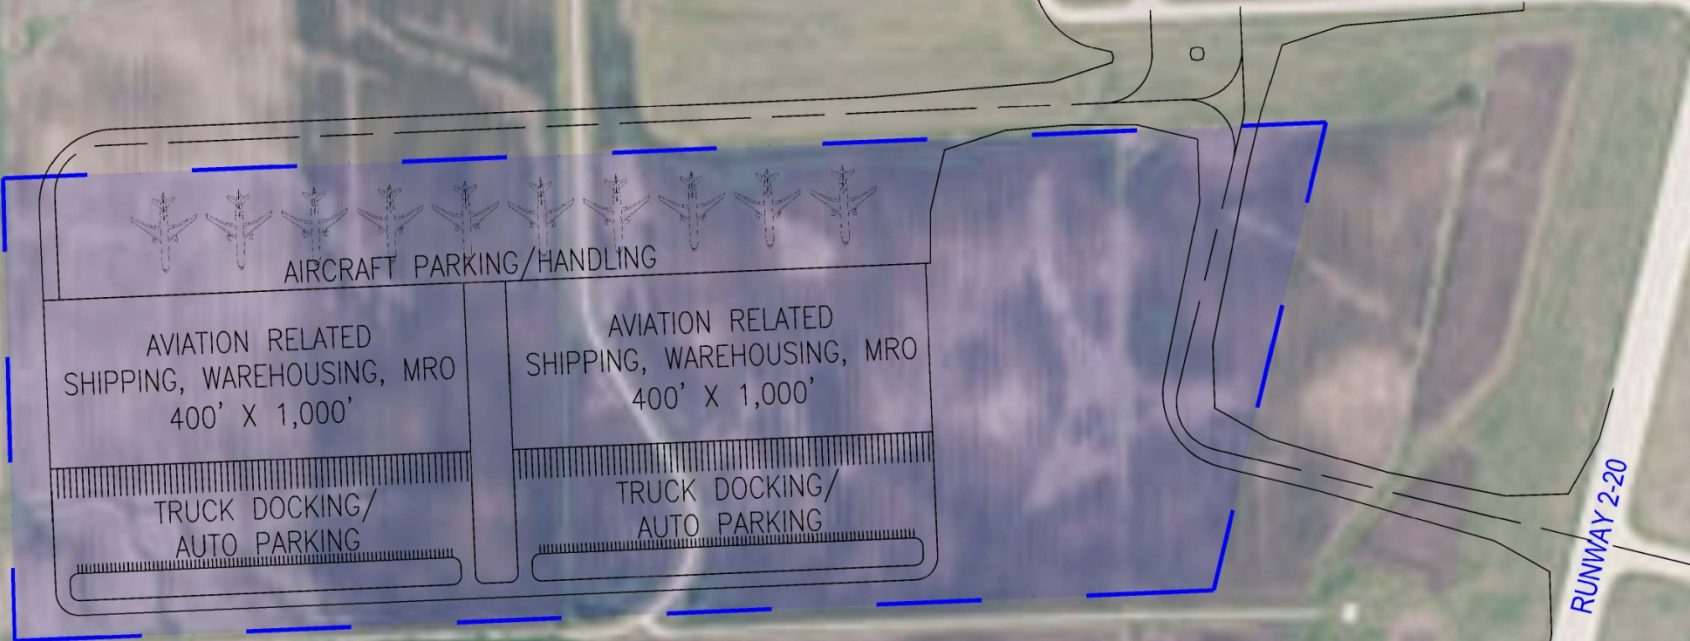

Chicago-Romeoville-KLOT Lewis University Airport 70+ acre development site

RUNWAY 9-27

RUNWAY 2-20

75 ACRES
AVIATION RELATED
SHIPPING, WAREHOUSING, MRO

Available @ CHICAGO-ROMEOVILLE - KLOT

AVIATION-RELATED PARCEL
SHIPPING/WAREHOUSE/MRO

1,000,000+ SF ROOFTOP

- SOUTHWEST CHICAGO'S PREMIER RELIEVER AIRPORT
- LOCATED IN THE TRANSPORTATION MECCA OF WILL COUNTY
- I-80/I-55/I-355, ILLINOIS WATERWAYS, MULTIPLE RAIL HUBS
- AN EXCELLENT WORKFORCE IS AVAILABLE
- THE ADJACENT UNIVERSITY A&P SCHOOL HAS BEEN OPERATING SINCE 1932