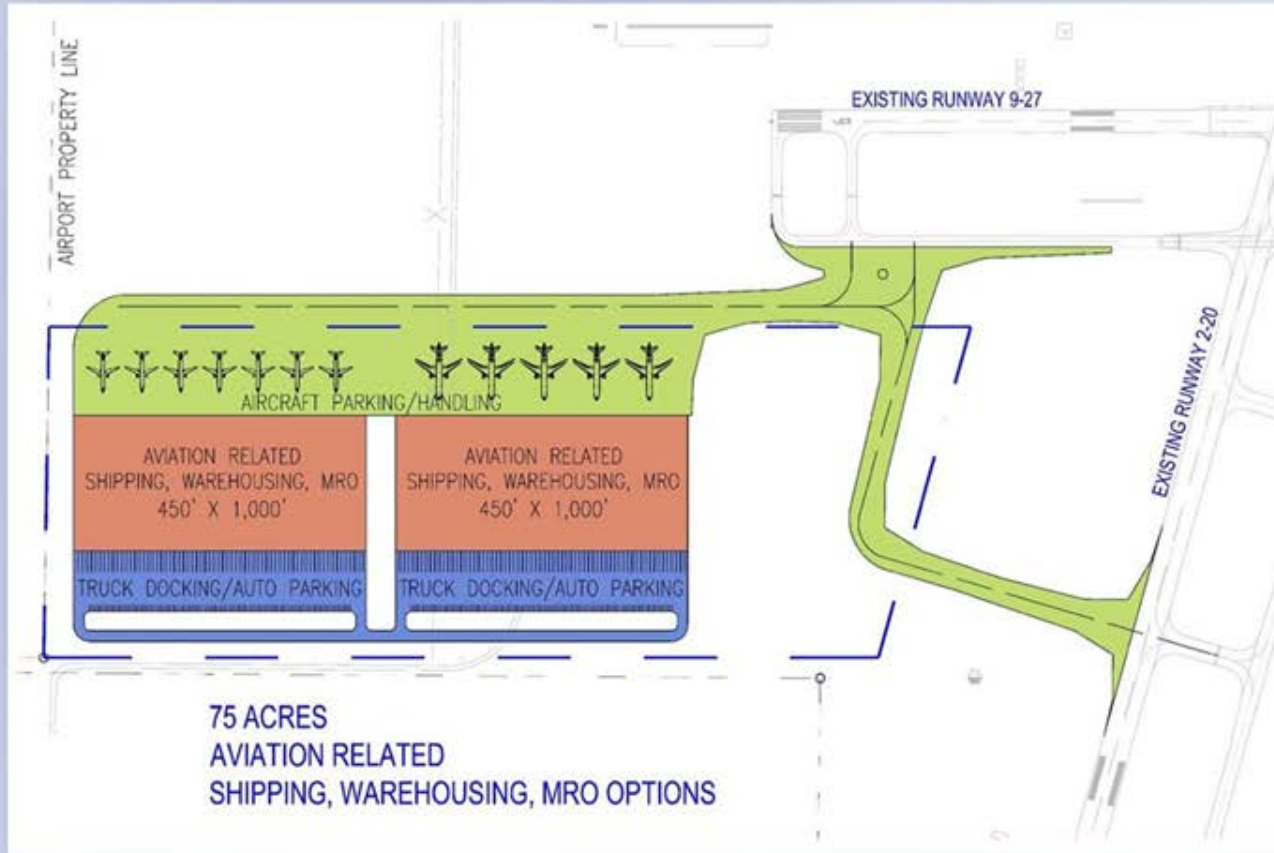

Chicago-Romeoville-KLOT Lewis University Airport 70+ acre development site

RUNWAY 9-27

RUNWAY 2-20

75 ACRES
AVIATION RELATED
SHIPPING, WAREHOUSING, MRO

Available @ CHICAGO-ROMEOVILLE - KLOT

AVIATION-RELATED PARCEL
SHIPPING/WAREHOUSE/MRO

1,000,000+ SF ROOFTOP

- SOUTHWEST CHICAGO'S PREMIER RELIEVER AIRPORT
- LOCATED IN THE TRANSPORTATION MECCA OF WILL COUNTY
- I-80/I-55/I-355, ILLINOIS WATERWAYS, MULTIPLE RAIL HUBS
- AN EXCELLENT WORKFORCE IS AVAILABLE
- THE ADJACENT UNIVERSITY A&P SCHOOL HAS BEEN OPERATING SINCE 1932

55

80

52

30

80